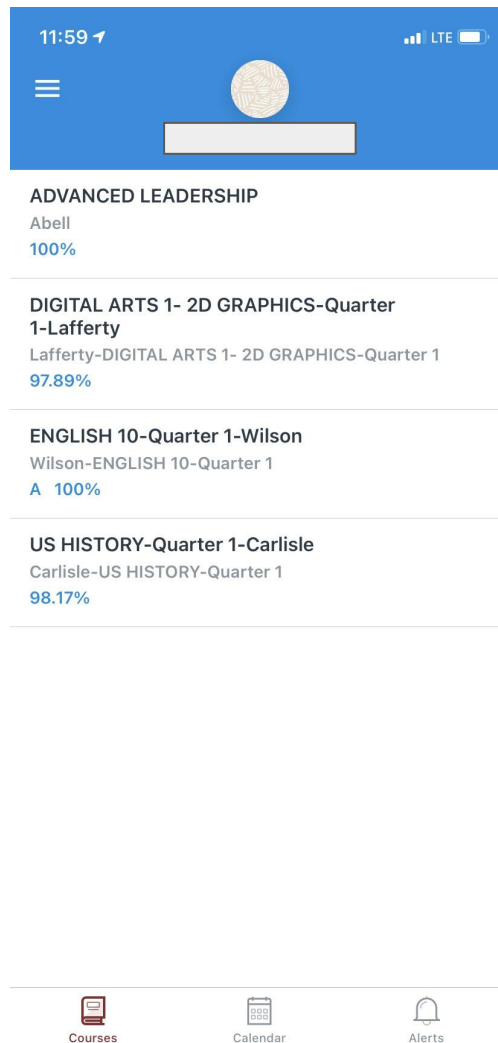

14 more in the next week ...

View Grades

GO HERE TO VIEW ALL GRADES

You can also use the Canvas app

You can search for Canvas Parent or click one of the icons below

Apple

Google Play

Here is what you will be able to see on the app.

Remember, **ParentVUE** will show attendance and the report cards but **Canvas** will show up to date grades.