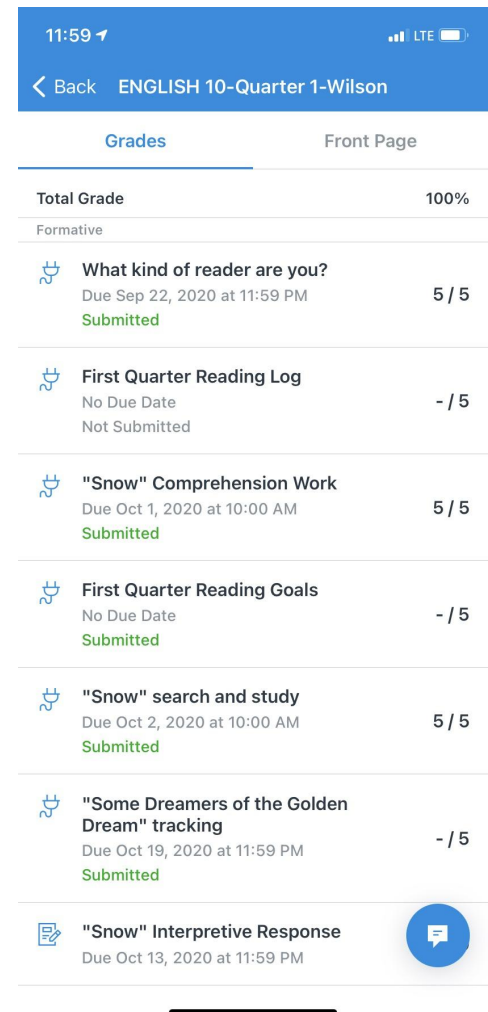

14 more in the next week ...

View Grades

GO HERE TO VIEW ALL GRADES

You can also use the Canvas app

You can search for Canvas Parent or click one of the icons below

Apple

Google Play

Here is what you will be able to see on the app.

Remember, **ParentVUE** will show attendance and the report cards but **Canvas** will show up to date grades.